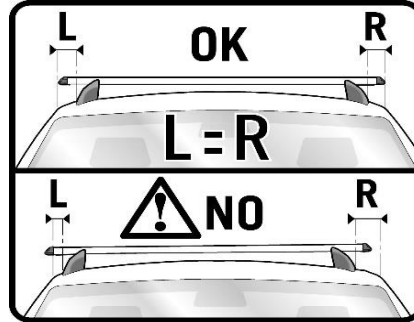

1

MANUFACTURER	MODEL CAR	DOORS	MODEL YEAR	D1	D2
VOLKSWAGEN	Golf IV	3	98>03	11,3	12,2

2

x4

3

MANUFACTURER	MODEL CAR	DOORS	MODEL YEAR	B1	B2
VOLKSWAGEN	Golf IV	3	98>03	2	2

4

x4

5

(Front)

6

(Rear)

MANUFACTURER	MODEL CAR	DOORS	MODEL YEAR	A1 cm	A2 cm	A1 in	A2 in
VOLKSWAGEN	Golf IV	3	98>03		X		X

X = predisposizione originale /original arrangement