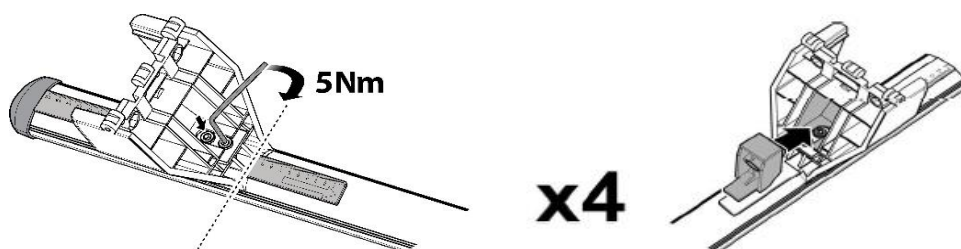

1

MANUFACTURER	MODEL CAR	DOORS	MODEL YEAR	D1	D2
VOLKSWAGEN	Golf IV	3	98>03	11,3	12,2

2

x4

3

MANUFACTURER	MODEL CAR	DOORS	MODEL YEAR	B1	B2
VOLKSWAGEN	Golf IV	3	98>03	2	2

4

x4

5

(Front)

6

(Rear)

MANUFACTURER	MODEL CAR	DOORS	MODEL YEAR	A1 cm	A2 cm	A1 in	A2 in
VOLKSWAGEN	Golf IV	3	98>03		X		X

X = predisposizione originale /original arrangement